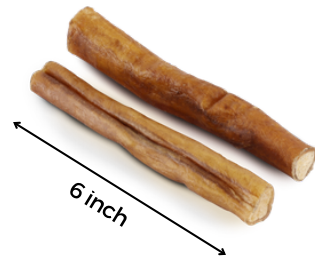

100% Quality Assurance

Buffalo Tripe

Gullet Flat

Gullet Round

Retriever Roll

Bully Sticks

Lungs

Meat Strip

Head Skin Strip

PADDYWACK

TRECCHIA

EARS

Ears Segment

GOLDEN EAR

NATURAL EAR WITH MEAT

NATURAL EAR WITH MUSCHEL + 60G